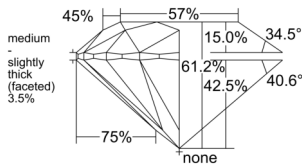

GIA®

FACSIMILE

GIA REPORT 5553514624

Verify this report at GIA.edu

GIA NATURAL DIAMOND DOSSIER®

June 19, 2026
GIA Report Number 5553514624
Shape and Cutting Style ..... Round Brilliant
Measurements ..... 5.04 - 5.06 x 3.09 mm

GRADING RESULTS

Carat Weight ..... 0.48 carat
Color Grade ..... K
Clarity Grade VS2
Cut Grade ..... Excellent

ADDITIONAL GRADING INFORMATION

Polish ..... Excellent
Symmetry ..... Excellent
Fluorescence ..... None
Clarity Characteristics ..... Feather, Crystal
Inscription(s): GIA 5553514624

PROPORTIONS

Profile to actual proportions