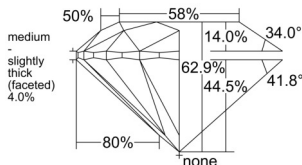

GIA®

FACSIMILE

GIA REPORT 5553516848

Verify this report at GIA.edu

GIA NATURAL DIAMOND DOSSIER®

June 19, 2026
GIA Report Number 5553516848
Shape and Cutting Style ..... Round Brilliant
Measurements ..... 4.77 - 4.79 x 3.01 mm

GRADING RESULTS

Carat Weight ..... 0.42 carat
Color Grade ..... F
Clarity Grade VS1
Cut Grade ..... Excellent

ADDITIONAL GRADING INFORMATION

Polish ..... Excellent
Symmetry ..... Excellent
Fluorescence ..... None
Clarity Characteristics ..... Feather, Pinpoint, Cloud
Inspection(s): GIA 5553516848

PROPORTIONS

Profile to actual proportions

GRADING SCALES

GIA
COLOR
SCALE

COLORESS	D
	E
	F
	G
	H
	I
	J
NEAR COLORESS	K
	L
FAIN	M
	N
	O
	P
VERY LIGHT	Q
	R
	S
	T
	U
	V
	W
	X
	Y
LIGHT	Z

GIA
CLARITY
SCALE

	FLAWLESS
	INTERNALLY FLAWLESS
VERY VERY SLIGHTLY INCLUDED	VVS₁
	VVS₂
VERY SLIGHTLY INCLUDED	VS₁
	VS₂
SLIGHTLY INCLUDED	SI₁
	SI₂
	I₁
	I₂
INCLUDED	I₃

GIA
CUT
SCALE

	EXCELLENT
	VERY GOOD
	GOOD
	FAIR
	POOR