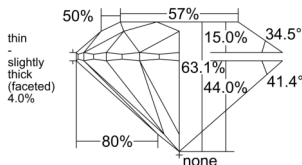

GIA®

FACSIMILE

GIA REPORT 5553519006

Verify this report at GIA.edu

GIA NATURAL DIAMOND DOSSIER®

June 18, 2026
GIA Report Number 5553519006
Shape and Cutting Style ..... Round Brilliant
Measurements ..... 5.03 - 5.06 x 3.18 mm

GRADING RESULTS

Carat Weight ..... 0.50 carat
Color Grade ..... E
Clarity Grade VS1
Cut Grade ..... Excellent

ADDITIONAL GRADING INFORMATION

Polish ..... Excellent
Symmetry ..... Excellent
Fluorescence ..... None
Clarity Characteristics ..... Feather, Pinpoint
Inscription(s): GIA 5553519006

PROPORTIONS

Profile to actual proportions