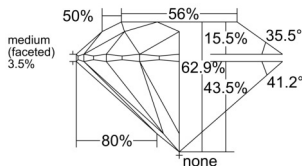

GIA®

FACSIMILE

GIA REPORT 5553528863

Verify this report at GIA.edu

GIA NATURAL DIAMOND DOSSIER®

June 19, 2026
GIA Report Number 5553528863
Shape and Cutting Style ..... Round Brilliant
Measurements ..... 4.28 - 4.31 x 2.70 mm

GRADING RESULTS

Carat Weight ..... 0.30 carat
Color Grade ..... D
Clarity Grade VVS1
Cut Grade ..... Excellent

ADDITIONAL GRADING INFORMATION

Polish ..... Excellent
Symmetry ..... Excellent
Fluorescence ..... None
Clarity Characteristics ..... Feather
Inscription(s): GIA 5553528863

PROPORTIONS

Profile to actual proportions

GRADING SCALES

GIA COLOR SCALE	GIA CLARITY SCALE	GIA CUT SCALE	
D	FLAWLESS	EXCELLENT	
E	INTERNALLY FLAWLESS		
F		VVS₁	VERY GOOD
G	VVS₂		
H	VS₁	GOOD	
I	VS₂		
J	SI₁	FAIR	
K	SI₂		
L	I₁	POOR	
M	I₂		
N	I₃		
O			
P			
Q			
R			
S			
T			
U			
V			
W			
X			
Y			
Z