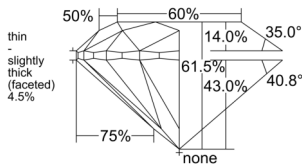

GIA®

FACSIMILE

GIA REPORT 5553529436

Verify this report at GIA.edu

GIA NATURAL DIAMOND DOSSIER®

June 19, 2026
GIA Report Number 5553529436
Shape and Cutting Style ..... Round Brilliant
Measurements ..... 4.70 - 4.73 x 2.90 mm

GRADING RESULTS

Carat Weight ..... 0.40 carat
Color Grade ..... E
Clarity Grade VS1
Cut Grade ..... Excellent

ADDITIONAL GRADING INFORMATION

Polish ..... Excellent
Symmetry ..... Excellent
Fluorescence ..... Faint
Clarity Characteristics..... Crystal, Pinpoint, Indented Natural
Inspection(s): GIA 5553529436

PROPORTIONS

Profile to actual proportions

GRADING SCALES

GIA COLOR SCALE

COLOURESS	D
	E
	F
	G
	H
	I
	J
NEAR COLOURESS	K
	L
FAIN	M
	N
	O
	P
	Q
VERY LIGHT	R
	S
	T
	U
	V
	W
	X
	Y
LIGHT	Z

GIA CLARITY SCALE

VERY VERY SLIGHTLY INCLUDED	FLAWLESS
	INTERNALLY FLAWLESS
VERY SLIGHTLY INCLUDED	VVS₁
	VVS₂
SLIGHTLY INCLUDED	VS₁
	VS₂
INCLUDED	SI₁
	SI₂
	I₁
	I₂
	I₃

GIA CUT SCALE

EXCELLENT
VERY GOOD
GOOD
FAIR
POOR