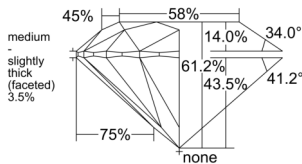

GIA®

FACSIMILE

GIA REPORT 5553529487

Verify this report at GIA.edu

GIA NATURAL DIAMOND DOSSIER®

June 19, 2026
GIA Report Number 5553529487
Shape and Cutting Style ..... Round Brilliant
Measurements ..... 4.94 - 4.96 x 3.03 mm

GRADING RESULTS

Carat Weight ..... 0.45 carat
Color Grade ..... D
Clarity Grade VS1
Cut Grade ..... Excellent

ADDITIONAL GRADING INFORMATION

Polish ..... Excellent
Symmetry ..... Excellent
Fluorescence ..... None
Clarity Characteristics..... Crystal, Feather, Pinpoint
Inscription(s): GIA 5553529487

PROPORTIONS

Profile to actual proportions

GRADING SCALES

GIA COLOR SCALE

COLORLESS	D
	E
	F
	G
	H
	I
	J
NEAR COLORLESS	K
	L
	M
	N
	O
	P
	Q
	R
	S
	T
	U
	V
	W
	X
	Y
	Z

GIA CLARITY SCALE

	FLAWLESS
	INTERNALLY FLAWLESS
VERY VERY SLIGHTLY INCLUDED	VVS₁
	VVS₂
VERY SLIGHTLY INCLUDED	VS₁
	VS₂
SLIGHTLY INCLUDED	SI₁
	SI₂
	I₁
	I₂
	I₃

GIA CUT SCALE

	EXCELLENT
	VERY GOOD
	GOOD
	FAIR
	POOR