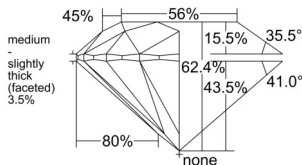

GIA®

FACSIMILE

GIA REPORT 5553536558

Verify this report at GIA.edu

GIA NATURAL DIAMOND DOSSIER®

June 19, 2026
GIA Report Number 5553536558
Shape and Cutting Style ..... Round Brilliant
Measurements ..... 4.82 - 4.84 x 3.01 mm

GRADING RESULTS

Carat Weight ..... 0.43 carat
Color Grade I
Clarity Grade VVS1
Cut Grade ..... Excellent

ADDITIONAL GRADING INFORMATION

Polish ..... Excellent
Symmetry ..... Excellent
Fluorescence ..... Medium Blue
Clarity Characteristics ..... Pinpoint
Inscription(s): GIA 5553536558

PROPORTIONS

GRADING SCALES

GIA COLOR SCALE

COLORLESS	D
	E
	F
	G
	H
	I
	J
NEAR COLORLESS	K
	L
FAIN	M
	N
	O
	P
VERY LIGHT	Q
	R
	S
	T
	U
	V
	W
	X
	Y
LIGHT	Z

GIA CLARITY SCALE

FLAWLESS	INTERNAL FLAWLESS	
		FLAWLESS
VERY VERY SLIGHTLY INCLUDED	VVS₁	
	VVS₂	
VERY SLIGHTLY INCLUDED	VS₁	
	VS₂	
SLIGHTLY INCLUDED	SI₁	
	SI₂	
INCLUDED	I₁	
	I₂	
	I₃	

GIA CUT SCALE

EXCELLENT
VERY GOOD
GOOD
FAIR
POOR