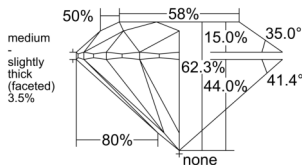

GIA®

FACSIMILE

GIA REPORT 5553539471

Verify this report at GIA.edu

GIA NATURAL DIAMOND DOSSIER®

June 20, 2026
GIA Report Number 5553539471
Shape and Cutting Style ..... Round Brilliant
Measurements ..... 5.17 - 5.20 x 3.23 mm

GRADING RESULTS

Carat Weight ..... 0.53 carat
Color Grade ..... D
Clarity Grade VVS1
Cut Grade ..... Excellent

ADDITIONAL GRADING INFORMATION

Polish ..... Excellent
Symmetry ..... Excellent
Fluorescence ..... Faint
Clarity Characteristics ..... Feather
Inscription(s): GIA 5553539471

PROPORTIONS

GRADING SCALES

GIA COLOR SCALE

COLORLESS	D
	E
	F
	G
	H
	I
	J
NEAR COLORLESS	K
	L
	M
	N
	O
	P
	Q
	R
	S
	T
	U
	V
	W
	X
	Y
	Z

GIA CLARITY SCALE

	FLAWLESS
	INTERNALLY FLAWLESS
VERY VERY SLIGHTLY INCLUDED	VVS₁
	VVS₂
VERY SLIGHTLY INCLUDED	VS₁
	VS₂
SLIGHTLY INCLUDED	SI₁
	SI₂
	I₁
	I₂
	I₃

GIA CUT SCALE

	EXCELLENT
	VERY GOOD
	GOOD
	FAIR
	POOR