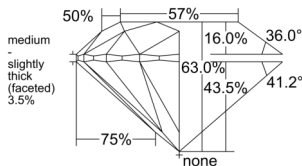

GIA®

FACSIMILE

GIA REPORT 5553543341

Verify this report at GIA.edu

GIA NATURAL DIAMOND DOSSIER®

June 23, 2026
GIA Report Number 5553543341
Shape and Cutting Style ..... Round Brilliant
Measurements ..... 5.04 - 5.08 x 3.19 mm

GRADING RESULTS

Carat Weight ..... 0.50 carat
Color Grade ..... F
Clarity Grade VVS1
Cut Grade ..... Excellent

ADDITIONAL GRADING INFORMATION

Polish ..... Excellent
Symmetry ..... Excellent
Fluorescence ..... Faint
Clarity Characteristics..... Cloud, Internal Graining, Feather
Inscription(s): GIA 5553543341

PROPORTIONS

GRADING SCALES

GIA COLOR SCALE

COLORESS	D
	E
	F
	G
	H
	I
	J
NEAR COLORESS	K
	L
FAIN	M
	N
	O
	P
	Q
	R
	S
	T
	U
	V
	W
	X
	Y
LIGHT	Z

GIA CLARITY SCALE

VERY VERY SLIGHTLY INCLUDED	FLAWLESS
	INTERNALLY FLAWLESS
VERY SLIGHTLY INCLUDED	VVS₁
	VVS₂
SLIGHTLY INCLUDED	VS₁
	VS₂
INCLUDED	SI₁
	SI₂
	I₁
	I₂
	I₃

GIA CUT SCALE

EXCELLENT
VERY GOOD
GOOD
FAIR
POOR