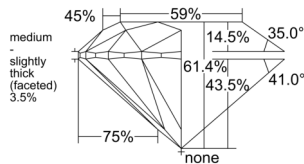

GIA®

FACSIMILE

GIA REPORT

5553553618

Verify this report at GIA.edu

GIA NATURAL DIAMOND DOSSIER®

June 23, 2026
GIA Report Number 5553553618
Shape and Cutting Style ..... Round Brilliant
Measurements ..... 5.32 - 5.34 x 3.27 mm

GRADING RESULTS

Carat Weight ..... 0.57 carat
Color Grade ..... E
Clarity Grade VS1
Cut Grade ..... Excellent

ADDITIONAL GRADING INFORMATION

Polish ..... Excellent
Symmetry ..... Excellent
Fluorescence ..... None
Clarity Characteristics..... Cloud, Crystal, Pinpoint, Needle
Inscription(s): GIA 5553553618

PROPORTIONS

Profile to actual proportions

GRADING SCALES

GIA COLOR SCALE

COLORLESS	D
	E
	F
	G
	H
	I
	J
NEAR COLORLESS	K
	L
	M
	N
	O
	P
	Q
	R
	S
	T
	U
	V
	W
	X
	Y
LIGHT	Z

GIA CLARITY SCALE

FLAWLESS	VERY VERY SLIGHTLY INCLUDED	VS₁	VS₂	SI₁	SI₂	I₁	I₂	I₃					
									FLAWLESS	INTERNALLY FLAWLESS	VERY SLIGHTLY INCLUDED	SLIGHTLY INCLUDED	INCLUDED

GIA CUT SCALE

EXCELLENT
VERY GOOD
GOOD
FAIR
POOR