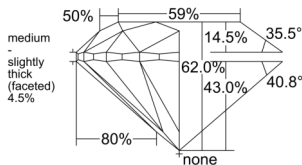

GIA®

FACSIMILE

GIA REPORT 5553555424

Verify this report at GIA.edu

GIA NATURAL DIAMOND DOSSIER®

June 23, 2026
GIA Report Number 5553555424
Shape and Cutting Style ..... Round Brilliant
Measurements ..... 4.67 - 4.70 x 2.91 mm

GRADING RESULTS

Carat Weight ..... 0.40 carat
Color Grade ..... G
Clarity Grade VS1
Cut Grade ..... Very Good

ADDITIONAL GRADING INFORMATION

Polish ..... Excellent
Symmetry ..... Excellent
Fluorescence ..... None
Clarity Characteristics ..... Cloud, Feather, Pinpoint
Inscription(s): GIA 5553555424

PROPORTIONS

Profile to actual proportions

GRADING SCALES

GIA COLOR SCALE

COLORLESS	D
	E
	F
	G
	H
	I
	J
NEAR COLORLESS	K
	L
FAIN	M
	N
	O
	P
VERY LIGHT	R
	S
	T
	U
	V
	W
	X
	Y
LIGHT	Z

GIA CLARITY SCALE

	FLAWLESS
	INTERNALLY FLAWLESS
VERY VERY SLIGHTLY INCLUDED	VVS₁
	VVS₂
VERY SLIGHTLY INCLUDED	VS₁
	VS₂
SLIGHTLY INCLUDED	SI₁
	SI₂
	I₁
	I₂
INCLUDED	I₃

GIA CUT SCALE

	EXCELLENT
	VERY GOOD
	GOOD
	FAIR
	POOR