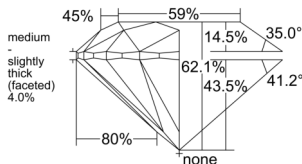

GIA®

FACSIMILE

GIA REPORT 5553558498

Verify this report at GIA.edu

GIA NATURAL DIAMOND DOSSIER®

June 23, 2026
GIA Report Number 5553558498
Shape and Cutting Style ..... Round Brilliant
Measurements ..... 5.07 - 5.08 x 3.15 mm

GRADING RESULTS

Carat Weight ..... 0.50 carat
Color Grade ..... H
Clarity Grade S11
Cut Grade ..... Excellent

ADDITIONAL GRADING INFORMATION

Polish ..... Excellent
Symmetry ..... Excellent
Fluorescence ..... None
Clarity Characteristics ..... Crystal, Cloud
Inscription(s): GIA 5553558498

PROPORTIONS

Profile to actual proportions

GRADING SCALES

GIA COLOR SCALE	GIA CLARITY SCALE	GIA CUT SCALE	
D	FLAWLESS	EXCELLENT	
E	INTERNALLY FLAWLESS		
F		VVS₁	VERY GOOD
G	VVS₂		
H	VS₁	GOOD	
I	VS₂		
J	S1₁	FAIR	
K	S1₂		
L	I₁	POOR	
M	I₂		
N	I₃		
O			
P			
Q			
R			
S			
T			
U			
V			
W			
X			
Y			
Z