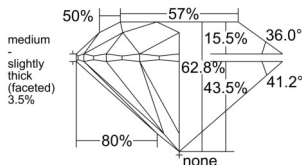

GIA®

FACSIMILE

GIA REPORT 5553560600

Verify this report at GIA.edu

GIA NATURAL DIAMOND DOSSIER®

June 24, 2026
GIA Report Number 5553560600
Shape and Cutting Style ..... Round Brilliant
Measurements ..... 5.04 - 5.07 x 3.18 mm

GRADING RESULTS

Carat Weight ..... 0.50 carat
Color Grade ..... H
Clarity Grade VS1
Cut Grade ..... Excellent

ADDITIONAL GRADING INFORMATION

Polish ..... Very Good
Symmetry ..... Excellent
Fluorescence ..... None
Clarity Characteristics..... Crystal, Feather, Pinpoint, Indented
Natural

Inscription(s): GIA 5553560600

PROPORTIONS

GRADING SCALES

GIA COLOR SCALE

COLORED	D
	E
	F
	G
	H
	I
	J
NEAR COLORLESS	K
	L
	M
	N
	O
	P
	Q
	R
	S
	T
	U
	V
	W
	X
	Y
	Z

GIA CLARITY SCALE

FLAWLESS	VERY VERY SLIGHTLY INCLUDED	VS₁	VS₂	VS₁	VS₂	SI₁	SI₂	I₁	I₂	I₃	
											FLAWLESS
INTERNALLY FLAWLESS	VERY SLIGHTLY INCLUDED										

GIA CUT SCALE

EXCELLENT
VERY GOOD
GOOD
FAIR
POOR