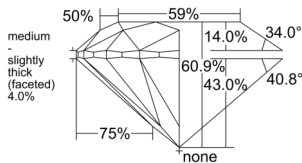

GIA®

FACSIMILE

GIA REPORT

5553569681

Verify this report at GIA.edu

GIA NATURAL DIAMOND DOSSIER®

June 24, 2026
GIA Report Number 5553569681
Shape and Cutting Style ..... Round Brilliant
Measurements ..... 5.41 - 5.43 x 3.30 mm

GRADING RESULTS

Carat Weight ..... 0.60 carat
Color Grade ..... G
Clarity Grade VS1
Cut Grade ..... Excellent

ADDITIONAL GRADING INFORMATION

Polish ..... Excellent
Symmetry ..... Excellent
Fluorescence ..... None
Clarity Characteristics..... Feather, Needle, Cloud, Pinpoint
Inscription(s): GIA 5553569681

PROPORTIONS

Profile to actual proportions

GRADING SCALES

GIA COLOR SCALE

COLORLESS	D
	E
	F
	G
	H
	I
	J
NEAR COLORLESS	K
	L
Faint	M
	N
	O
	P
	Q
	R
	S
	T
	U
	V
	W
	X
	Y
Light	Z

GIA CLARITY SCALE

FLAWLESS	VERY VERY SLIGHTLY INCLUDED	VS₁	VS₂	VS₁	SI₁	SI₂	I₁	I₂	I₃			
										VERY SLIGHTLY INCLUDED	SLIGHTLY INCLUDED	INCLUDED

GIA CUT SCALE

EXCELLENT
VERY GOOD
GOOD
FAIR
POOR