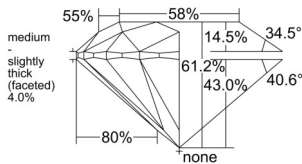

GIA®

FACSIMILE

GIA REPORT 5553572581

Verify this report at GIA.edu

GIA NATURAL DIAMOND DOSSIER®

June 25, 2026
GIA Report Number 5553572581
Shape and Cutting Style ..... Round Brilliant
Measurements ..... 4.53 - 4.56 x 2.78 mm

GRADING RESULTS

Carat Weight ..... 0.35 carat
Color Grade ..... F
Clarity Grade VS1
Cut Grade ..... Excellent

ADDITIONAL GRADING INFORMATION

Polish ..... Excellent
Symmetry ..... Excellent
Fluorescence ..... Faint
Clarity Characteristics..... Crystal, Pinpoint
Inscription(s): GIA 5553572581

PROPORTIONS

Profile to actual proportions

GRADING SCALES

GIA COLOR SCALE

COLORESS	D
	E
	F
	G
	H
	I
	J
NEAR COLORESS	K
	L
FAIN	M
	N
	O
	P
	Q
VERY LIGHT	R
	S
	T
	U
	V
	W
	X
	Y
LIGHT	Z

GIA CLARITY SCALE

	FLAWLESS
	INTERNALLY FLAWLESS
VERY VERY SLIGHTLY INCLUDED	VVS₁
	VVS₂
VERY SLIGHTLY INCLUDED	VS₁
	VS₂
SLIGHTLY INCLUDED	SI₁
	SI₂
	I₁
	I₂
INCLUDED	I₃

GIA CUT SCALE

	EXCELLENT
	VERY GOOD
	GOOD
	FAIR
	POOR