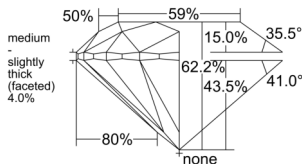

GIA®

FACSIMILE

GIA REPORT 5553572985

Verify this report at GIA.edu

GIA NATURAL DIAMOND DOSSIER®

June 25, 2026
GIA Report Number 5553572985
Shape and Cutting Style ..... Round Brilliant
Measurements ..... 4.91 - 4.93 x 3.06 mm

GRADING RESULTS

Carat Weight ..... 0.46 carat
Color Grade ..... J
Clarity Grade VS1
Cut Grade ..... Excellent

ADDITIONAL GRADING INFORMATION

Polish ..... Excellent
Symmetry ..... Excellent
Fluorescence ..... Faint
Clarity Characteristics..... Crystal, Cloud, Needle, Pinpoint
Inspection(s): GIA 5553572985

PROPORTIONS

GRADING SCALES

GIA COLOR SCALE	GIA CLARITY SCALE	GIA CUT SCALE	
COLOURLESS D	FLAWLESS	EXCELLENT	
E	INTERNALLY FLAWLESS		
F		VVS₁	VERY GOOD
G	VVS₂		
H	VS₁	GOOD	
I	VS₂		
J	SI₁	FAIR	
K	SI₂		
L	I₁	POOR	
M	I₂		
N	I₃		
O			
P			
Q			
R			
S			
T			
U			
V			
W			
X			
Y			
Z