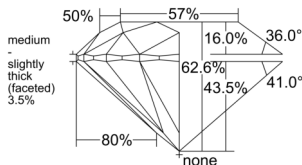

GIA®

FACSIMILE

GIA REPORT 5553573569

Verify this report at GIA.edu

GIA NATURAL DIAMOND DOSSIER®

June 25, 2026
GIA Report Number 5553573569
Shape and Cutting Style ..... Round Brilliant
Measurements ..... 4.26 - 4.29 x 2.68 mm

GRADING RESULTS

Carat Weight ..... 0.30 carat
Color Grade I
Clarity Grade VS1
Cut Grade ..... Excellent

ADDITIONAL GRADING INFORMATION

Polish ..... Excellent
Symmetry ..... Excellent
Fluorescence ..... Faint
Clarity Characteristics..... Feather, Pinpoint, Needle
Inscription(s): GIA 5553573569

PROPORTIONS

GRADING SCALES

GIA COLOR SCALE

COLORLESS	D
	E
	F
	G
	H
	I
	J
NEAR COLORLESS	K
	L
FAIN	M
	N
	O
	P
VERY LIGHT	Q
	R
	S
	T
	U
	V
	W
	X
	Y
LIGHT	Z

GIA CLARITY SCALE

FLAWLESS	INTERNAL FLAWLESS	
		FLAWLESS
VERY VERY SLIGHTLY INCLUDED	VVS₁	
	VVS₂	
VERY SLIGHTLY INCLUDED	VS₁	
	VS₂	
SLIGHTLY INCLUDED	SI₁	
	SI₂	
INCLUDED	I₁	
	I₂	
	I₃	

GIA CUT SCALE

EXCELLENT
VERY GOOD
GOOD
FAIR
POOR