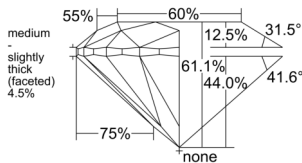

GIA®

FACSIMILE

GIA REPORT 5553594496

Verify this report at GIA.edu

GIA NATURAL DIAMOND DOSSIER®

June 26, 2026
GIA Report Number 5553594496
Shape and Cutting Style ..... Round Brilliant
Measurements ..... 4.71 - 4.76 x 2.90 mm

GRADING RESULTS

Carat Weight ..... 0.40 carat
Color Grade ..... J
Clarity Grade VS1
Cut Grade ..... Excellent

ADDITIONAL GRADING INFORMATION

Polish ..... Excellent
Symmetry ..... Very Good
Fluorescence ..... None
Clarity Characteristics ..... Cloud, Pinpoint
Inscription(s): GIA 5553594496

PROPORTIONS

Profile to actual proportions

GRADING SCALES

GIA COLOR SCALE

COLORLESS	D
	E
	F
	G
	H
	I
	J
NEAR COLORLESS	K
	L
Faint	M
	N
	O
	P
	Q
	R
	S
	T
	U
	V
	W
	X
	Y
Light	Z

GIA CLARITY SCALE

FLAWLESS	VERY VERY SLIGHTLY INCLUDED	VS₁	VS₂	SL₁	SL₂	I₁	I₂	I₃			
									VERY SLIGHTLY INCLUDED	SLIGHTLY INCLUDED	INCLUDED

GIA CUT SCALE

EXCELLENT
VERY GOOD
GOOD
FAIR
POOR