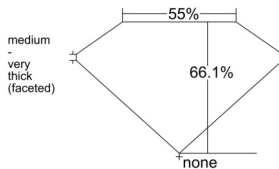

GIA®

FACSIMILE

GIA REPORT 5553607561

Verify this report at GIA.edu

GIA NATURAL DIAMOND DOSSIER®

June 29, 2026
GIA Report Number 5553607561
Shape and Cutting Style ..... Marquise Brilliant
Measurements ..... 6.92 x 3.83 x 2.53 mm

GRADING RESULTS

Carat Weight ..... 0.40 carat
Color Grade ..... F
Clarity Grade VVS2

ADDITIONAL GRADING INFORMATION

Polish ..... Very Good
Symmetry ..... Good
Fluorescence ..... None
Clarity Characteristics..... Pinpoint, Cavity, Feather, Cloud
Inscription(s): GIA 5553607561

PROPORTIONS

Profile not to actual proportions

GRADING SCALES

GIA COLOR SCALE		GIA CLARITY SCALE			
COLORLESS	D	VERY VERY SLIGHTLY INCLUDED	FLAWLESS		
	E		INTERNALLY FLAWLESS		
	F	VERY SLIGHTLY INCLUDED	VVS₁		
	G		VVS₂		
	H		VS₁		
	NEAR COLORLESS	I	SLIGHTLY INCLUDED	VS₂	
		J		SI₁	
		FAINT	K	INCLUDED	SI₂
			L		I₁
			M		I₂
VERT LIGHT	N	INCLUDED	I₃		
	O				
	P				
	Q				
	R				
LIGHT	S				
	T				
	U				
	V				
	W				
X					
Y					
Z