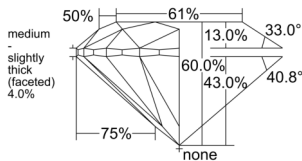

GIA®

FACSIMILE

GIA REPORT 5553627943

Verify this report at GIA.edu

GIA NATURAL DIAMOND DOSSIER®

July 01, 2026
GIA Report Number 5553627943
Shape and Cutting Style ..... Round Brilliant
Measurements ..... 4.31 - 4.33 x 2.59 mm

GRADING RESULTS

Carat Weight ..... 0.30 carat
Color Grade ..... F
Clarity Grade VS2
Cut Grade ..... Excellent

ADDITIONAL GRADING INFORMATION

Polish ..... Excellent
Symmetry ..... Very Good
Fluorescence ..... None
Clarity Characteristics..... Crystal, Cloud, Feather
Inscription(s): GIA 5553627943

PROPORTIONS

Profile to actual proportions

GRADING SCALES

GIA COLOR SCALE	GIA CLARITY SCALE	GIA CUT SCALE	
D	FLAWLESS	EXCELLENT	
E	INTERNALLY FLAWLESS		
F		VVS₁	VERY GOOD
G	VVS₂		
H	VS₁	GOOD	
I	VS₂		
J	SI₁	FAIR	
K	SI₂		
L	I₁	POOR	
M	I₂		
N	I₃		
O			
P			
Q			
R			
S			
T			
U			
V			
W			
X			
Y			
Z