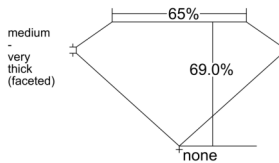

GIA®

FACSIMILE

GIA REPORT 5553630061

Verify this report at GIA.edu

GIA NATURAL DIAMOND DOSSIER®

July 01, 2026
GIA Report Number 5553630061
Shape and Cutting Style ..... Cushion Modified Brilliant
Measurements ..... 5.07 x 4.22 x 2.92 mm

GRADING RESULTS

Carat Weight ..... 0.50 carat
Color Grade ..... G
Clarity Grade VS1

ADDITIONAL GRADING INFORMATION

Polish ..... Excellent
Symmetry ..... Very Good
Fluorescence ..... None
Clarity Characteristics..... Indented Natural
Inscription(s): GIA 5553630061

PROPORTIONS

Profile not to actual proportions

GRADING SCALES

GIA COLOR SCALE		GIA CLARITY SCALE	
COLORLESS	D	VERY VERY SLIGHTLY INCLUDED	FLAWLESS
	E		INTERNALLY FLAWLESS
	F		VVS₁
	G		VVS₂
	H		VS₁
	I		VS₂
	J		SI₁
	K		SI₂
	L		I₁
	M		I₂
NEAR COLORLESS	N	SLIGHTLY INCLUDED	I₃
	O		
	P		
	Q		
FAINT	R	INCLUDED	
	S		
	T		
	U		
VERT LIGHT	V		
	W		
	X		
	Y		
LIGHT	Z