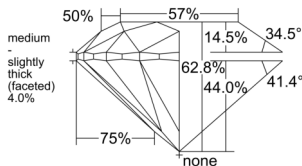

GIA®

FACSIMILE

GIA REPORT 5553640946

Verify this report at GIA.edu

GIA NATURAL DIAMOND DOSSIER®

July 02, 2026
GIA Report Number 5553640946
Shape and Cutting Style ..... Round Brilliant
Measurements ..... 5.06 - 5.09 x 3.19 mm

GRADING RESULTS

Carat Weight ..... 0.50 carat
Color Grade ..... G
Clarity Grade S11
Cut Grade ..... Excellent

ADDITIONAL GRADING INFORMATION

Polish ..... Excellent
Symmetry ..... Excellent
Fluorescence ..... None
Clarity Characteristics ..... Cloud, Crystal
Inscription(s): GIA 5553640946

PROPORTIONS

Profile to actual proportions