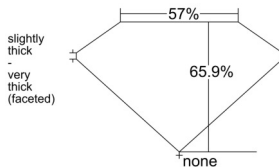

GIA®

FACSIMILE

GIA REPORT 5556028146

Verify this report at GIA.edu

GIA NATURAL DIAMOND DOSSIER®

April 14, 2026
GIA Report Number 5556028146
Shape and Cutting Style ..... Pear Brilliant
Measurements ..... 7.49 x 4.82 x 3.18 mm

GRADING RESULTS

Carat Weight ..... 0.70 carat
Color Grade ..... G
Clarity Grade VVS1

ADDITIONAL GRADING INFORMATION

Polish ..... Excellent
Symmetry ..... Excellent
Fluorescence ..... None
Clarity Characteristics ..... Pinpoint
Inscription(s): GIA 5556028146

PROPORTIONS

Profile not to actual proportions

GRADING SCALES

GIA COLOR SCALE		GIA CLARITY SCALE		
COLORLESS	D	VERY VERY SLIGHTLY INCLUDED	FLAWLESS	
	E		INTERNALLY FLAWLESS	
	F	VERY SLIGHTLY INCLUDED	VVS₁	
	G		VVS₂	
	H		VS₁	
	NEAR COLORLESS	I	SLIGHTLY INCLUDED	VS₂
		J		SI₁
		K	INCLUDED	SI₂
		L		I₁
		M		I₂
FAINT		N	INCLUDED	I₃
		O		
		P		
	Q			
	R			
	S			
VERY LIGHT	T			
	U			
	V			
	W			
LIGHT	X			
	Y			
	Z