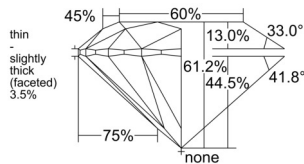

GIA®

FACSIMILE

GIA REPORT

5556031661

Verify this report at GIA.edu

GIA NATURAL DIAMOND DOSSIER®

May 15, 2026
GIA Report Number 5556031661
Shape and Cutting Style ..... Round Brilliant
Measurements ..... 4.94 - 4.97 x 3.03 mm

GRADING RESULTS

Carat Weight ..... 0.45 carat
Color Grade I
Clarity Grade VS1
Cut Grade ..... Excellent

ADDITIONAL GRADING INFORMATION

Polish ..... Excellent
Symmetry ..... Excellent
Fluorescence ..... None
Clarity Characteristics ..... Feather, Needle, Pinpoint
Inscription(s): GIA 5556031661

PROPORTIONS

Profile to actual proportions