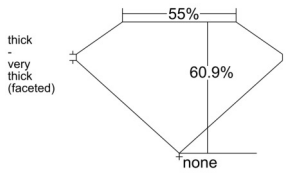

GIA®

FACSIMILE

GIA REPORT 5556036240

Verify this report at GIA.edu

GIA NATURAL DIAMOND DOSSIER®

April 15, 2026
GIA Report Number 5556036240
Shape and Cutting Style ..... Heart Brilliant
Measurements ..... 5.16 x 6.13 x 3.74 mm

GRADING RESULTS

Carat Weight ..... 0.70 carat
Color Grade ..... F
Clarity Grade S11

ADDITIONAL GRADING INFORMATION

Polish ..... Excellent
Symmetry ..... Very Good
Fluorescence ..... None
Clarity Characteristics ..... Feather, Cloud
Inscription(s): GIA 5556036240

PROPORTIONS

Profile not to actual proportions

GRADING SCALES

GIA COLOR SCALE		GIA CLARITY SCALE			
COLORLESS	D	VERY VERY SLIGHTLY INCLUDED	FLAWLESS		
	E		INTERNALLY FLAWLESS		
	F	VERY SLIGHTLY INCLUDED	VVS₁		
	G		VVS₂		
	H		VS₁		
	NEAR COLORLESS	I	SLIGHTLY INCLUDED	VS₂	
		J		S1₁	
		FAINT	K	INCLUDED	S1₂
			L		I₁
			M		I₂
VERT LIGHT	N	LIGHT	I₃		
	O				
	P				
	Q				
	R				
	S				
LIGHT	T				
	U				
	V				
	W				
	X				
Y					
Z