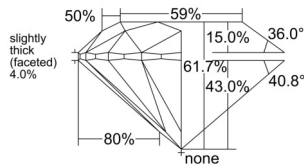

GIA®

FACSIMILE

GIA REPORT 5556038459

Verify this report at GIA.edu

GIA NATURAL DIAMOND DOSSIER®

April 15, 2026
GIA Report Number 5556038459
Shape and Cutting Style ..... Round Brilliant
Measurements ..... 5.04 - 5.07 x 3.12 mm

GRADING RESULTS

Carat Weight ..... 0.50 carat
Color Grade ..... D
Clarity Grade S11
Cut Grade ..... Excellent

ADDITIONAL GRADING INFORMATION

Polish ..... Excellent
Symmetry ..... Excellent
Fluorescence ..... Strong Blue
Clarity Characteristics ..... Crystal, Cloud
Inscription(s): GIA 5556038459

PROPORTIONS

Profile to actual proportions

GRADING SCALES

GIA COLOR SCALE

COLORLESS	D
	E
	F
	G
	H
	I
	J
NEAR COLORLESS	K
	L
FAIN	M
	N
	O
	P
VERY LIGHT	Q
	R
	S
	T
	U
	V
	W
	X
	Y
LIGHT	Z

GIA CLARITY SCALE

	FLAWLESS
	INTERNALLY FLAWLESS
VERY VERY SLIGHTLY INCLUDED	VVS₁
	VVS₂
VERY SLIGHTLY INCLUDED	VS₁
	VS₂
SLIGHTLY INCLUDED	S1₁
	S1₂
INCLUDED	I₁
	I₂
	I₃

GIA CUT SCALE

	EXCELLENT
	VERY GOOD
	GOOD
	FAIR
	POOR