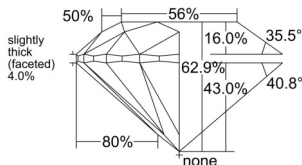

GIA®

FACSIMILE

GIA REPORT 5556040221

Verify this report at GIA.edu

GIA NATURAL DIAMOND DOSSIER®

May 15, 2026
GIA Report Number 5556040221
Shape and Cutting Style ..... Round Brilliant
Measurements ..... 4.77 - 4.80 x 3.01 mm

GRADING RESULTS

Carat Weight ..... 0.43 carat
Color Grade ..... H
Clarity Grade VS2
Cut Grade ..... Excellent

ADDITIONAL GRADING INFORMATION

Polish ..... Excellent
Symmetry ..... Excellent
Fluorescence ..... None
Clarity Characteristics ..... Cloud
Inscription(s): GIA 5556040221

PROPORTIONS

Profile to actual proportions

GRADING SCALES

GIA COLOR SCALE	GIA CLARITY SCALE	GIA CUT SCALE	
D	FLAWLESS	EXCELLENT	
E	INTERNALLY FLAWLESS		
F		VVS₁	VERY GOOD
G	VVS₂		
H	VS₁	GOOD	
I	VS₂		
J	SI₁	FAIR	
K	SI₂		
L	I₁	POOR	
M	I₂		
N	I₃		
O			
P			
Q			
R			
S			
T			
U			
V			
W			
X			
Y			
Z