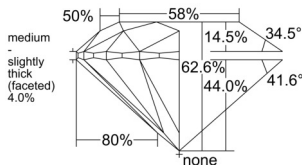

GIA®

FACSIMILE

GIA REPORT 5556040325

Verify this report at GIA.edu

GIA NATURAL DIAMOND DOSSIER®

April 16, 2026
GIA Report Number 5556040325
Shape and Cutting Style ..... Round Brilliant
Measurements ..... 4.89 - 4.92 x 3.07 mm

GRADING RESULTS

Carat Weight ..... 0.45 carat
Color Grade ..... J
Clarity Grade VS1
Cut Grade ..... Excellent

ADDITIONAL GRADING INFORMATION

Polish ..... Excellent
Symmetry ..... Excellent
Fluorescence ..... None
Clarity Characteristics ..... Cloud, Pinpoint
Inscription(s): GIA 5556040325

PROPORTIONS

Profile to actual proportions

GRADING SCALES

GIA COLOR SCALE	GIA CLARITY SCALE	GIA CUT SCALE
COLOURLESS D	FLAWLESS	EXCELLENT
E	INTERNALLY FLAWLESS	
F	VVS₁	VERY GOOD
G		
H	VVS₂	GOOD
I	VS₁	
J	VS₂	FAIR
K	SI₁	
L	SI₂	POOR
M	I₁	
N	I₂	
O	I₃	
P		
Q		
R		
S		
T		
U		
V		
W		
X		
Y		
Z