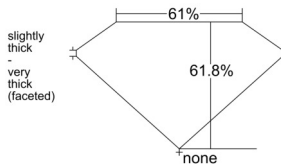

GIA®

FACSIMILE

GIA REPORT 5556041408

Verify this report at GIA.edu

GIA NATURAL DIAMOND DOSSIER®

April 15, 2026
GIA Report Number 5556041408
Shape and Cutting Style ..... Heart Brilliant
Measurements ..... 5.55 x 6.41 x 3.96 mm

GRADING RESULTS

Carat Weight ..... 0.83 carat
Color Grade ..... H
Clarity Grade VVS2

ADDITIONAL GRADING INFORMATION

Polish ..... Excellent
Symmetry ..... Excellent
Fluorescence ..... None
Clarity Characteristics..... Pinpoint, Feather, Cloud
Inscription(s): GIA 5556041408

PROPORTIONS

Profile not to actual proportions

GRADING SCALES

GIA COLOR SCALE		GIA CLARITY SCALE			
COLORLESS	D	VERY VERY SLIGHTLY INCLUDED	FLAWLESS		
	E		INTERNALLY FLAWLESS		
	F	VERY SLIGHTLY INCLUDED	VVS₁		
	G		VVS₂		
	H		VS₁		
	NEAR COLORLESS	I	SLIGHTLY INCLUDED	VS₂	
		J		SI₁	
		FAINT	K	INCLUDED	SI₂
			L		I₁
			M		I₂
VERT LIGHT	N	LIGHT	I₃		
	O				
	P				
	Q				
	R