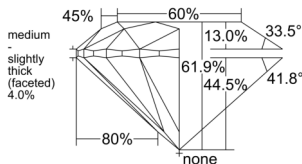

GIA®

FACSIMILE

GIA REPORT 5556045984

Verify this report at GIA.edu

GIA NATURAL DIAMOND DOSSIER®

April 16, 2026
GIA Report Number 5556045984
Shape and Cutting Style ..... Round Brilliant
Measurements ..... 3.91 - 3.94 x 2.43 mm

GRADING RESULTS

Carat Weight ..... 0.23 carat
Color Grade ..... D
Clarity Grade VS1
Cut Grade ..... Excellent

ADDITIONAL GRADING INFORMATION

Polish ..... Excellent
Symmetry ..... Excellent
Fluorescence ..... Faint
Clarity Characteristics..... Crystal, Feather, Needle, Pinpoint
Inscription(s): GIA 5556045984

PROPORTIONS

Profile to actual proportions

GRADING SCALES

GIA COLOR SCALE	GIA CLARITY SCALE	GIA CUT SCALE	
D	FLAWLESS	EXCELLENT	
E	INTERNALLY FLAWLESS		
F		VVS₁	VERY GOOD
G	VVS₂		
H	VS₁	GOOD	
I	VS₂		
J	SI₁	FAIR	
K	SI₂		
L	I₁	POOR	
M	I₂		
N	I₃		
O			
P			
Q			
R			
S			
T			
U			
V			
W			
X			
Y			
Z