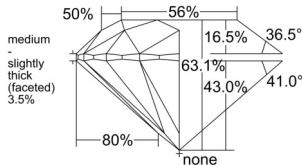

GIA®

FACSIMILE

GIA REPORT 5556098941

Verify this report at GIA.edu

GIA NATURAL DIAMOND DOSSIER®

April 30, 2026
GIA Report Number 5556098941
Shape and Cutting Style ..... Round Brilliant
Measurements ..... 5.21 - 5.24 x 3.30 mm

GRADING RESULTS

Carat Weight ..... 0.56 carat
Color Grade ..... J
Clarity Grade SI2
Cut Grade ..... Excellent

ADDITIONAL GRADING INFORMATION

Polish ..... Excellent
Symmetry ..... Excellent
Fluorescence ..... Faint
Clarity Characteristics ..... Cloud
Inscription(s): GIA 5556098941

PROPORTIONS

GRADING SCALES

GIA COLOR SCALE

COLORLESS	D
	E
	F
	G
	H
	I
	J
NEAR COLORLESS	K
	L
FAIN	M
	N
	O
	P
VERY LIGHT	Q
	R
	S
	T
	U
	V
LIGHT	W
	X
	Y
	Z

GIA CLARITY SCALE

VERY VERY SLIGHTLY INCLUDED	FLAWLESS
	INTERNALLY FLAWLESS
VERY SLIGHTLY INCLUDED	VVS₁
	VVS₂
SLIGHTLY INCLUDED	VS₁
	VS₂
INCLUDED	SI₁
	SI₂
	I₁
	I₂
	I₃

GIA CUT SCALE

EXCELLENT
VERY GOOD
GOOD
FAIR
POOR