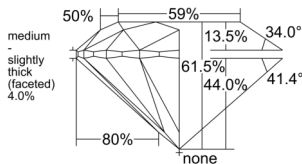

GIA®

FACSIMILE

GIA REPORT 5556100873

Verify this report at GIA.edu

GIA NATURAL DIAMOND DOSSIER®

April 24, 2026
GIA Report Number 5556100873
Shape and Cutting Style ..... Round Brilliant
Measurements ..... 4.87 - 4.90 x 3.01 mm

GRADING RESULTS

Carat Weight ..... 0.44 carat
Color Grade L
Clarity Grade VS1
Cut Grade ..... Excellent

ADDITIONAL GRADING INFORMATION

Polish ..... Excellent
Symmetry ..... Excellent
Fluorescence ..... None
Clarity Characteristics ..... Cloud, Crystal
Inscription(s): GIA 5556100873

PROPORTIONS

Profile to actual proportions