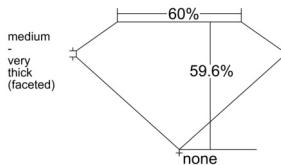

GIA®

FACSIMILE

GIA REPORT 5556117810

Verify this report at GIA.edu

GIA NATURAL DIAMOND DOSSIER®

April 28, 2026
GIA Report Number 5556117810
Shape and Cutting Style ..... Heart Brilliant
Measurements ..... 5.06 x 6.21 x 3.70 mm

GRADING RESULTS

Carat Weight ..... 0.70 carat
Color Grade L
Clarity Grade VS1

ADDITIONAL GRADING INFORMATION

Polish ..... Excellent
Symmetry ..... Very Good
Fluorescence ..... None
Clarity Characteristics ..... Feather, Pinpoint
Inscription(s): GIA 5556117810

PROPORTIONS

Profile not to actual proportions

GRADING SCALES

GIA COLOR SCALE		GIA CLARITY SCALE	
COLORLESS	D	VERY VERY SLIGHTLY INCLUDED	FLAWLESS
	E		INTERNALLY FLAWLESS
	F		VVS₁
	G		VVS₂
	H		VS₁
	I		VS₂
	J		SI₁
	K		SI₂
	L		I₁
	M		I₂
NEAR COLORLESS	N	SLIGHTLY INCLUDED	I₃
	O		
	P		
	Q		
FAINT	R		
	S		
	T		
	U		
VERY LIGHT	V		
	W		
	X		
	Y		
LIGHT	Z