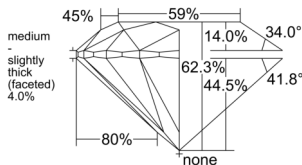

GIA®

FACSIMILE

GIA REPORT 5556135941

Verify this report at GIA.edu

GIA NATURAL DIAMOND DOSSIER®

May 04, 2026
GIA Report Number 5556135941
Shape and Cutting Style ..... Round Brilliant
Measurements ..... 4.33 - 4.35 x 2.70 mm

GRADING RESULTS

Carat Weight ..... 0.31 carat
Color Grade I
Clarity Grade VS2
Cut Grade ..... Excellent

ADDITIONAL GRADING INFORMATION

Polish ..... Excellent
Symmetry ..... Excellent
Fluorescence ..... None
Clarity Characteristics ..... Feather, Crystal
Inscription(s): GIA 5556135941

PROPORTIONS

Profile to actual proportions