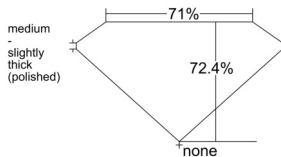

GIA®

FACSIMILE

GIA REPORT 5556141906

Verify this report at GIA.edu

GIA NATURAL DIAMOND DOSSIER®

April 28, 2026
GIA Report Number 5556141906
Shape and Cutting Style ..... **Square Modified Brilliant**
Measurements ..... 4.33 x 4.28 x 3.10 mm

GRADING RESULTS

Carat Weight ..... 0.48 carat
Color Grade ..... F
Clarity Grade VS1

ADDITIONAL GRADING INFORMATION

Polish ..... Excellent
Symmetry ..... Very Good
Fluorescence ..... None
Clarity Characteristics..... **Cloud, Crystal, Needle, Pinpoint**
Inscription(s): GIA 5556141906

PROPORTIONS

Profile not to actual proportions

GRADING SCALES

GIA COLOR SCALE		GIA CLARITY SCALE			
COLORLESS	D	VERY VERY SLIGHTLY INCLUDED	FLAWLESS		
	E		INTERNALLY FLAWLESS		
	F	VERY SLIGHTLY INCLUDED	VS₁		
	G		VS₂		
	H		VS₁		
	NEAR COLORLESS	I	SLIGHTLY INCLUDED	VS₂	
		J		SI₁	
		FAINT	K	INCLUDED	SI₂
			L		I₁
			M		I₂
N			I₃		
VERT LIGHT	O	LIGHT			
	P				
	Q				
	R				
	S				
	T				
LIGHT	U				
	V				
	W				
	X				
Y					
Z