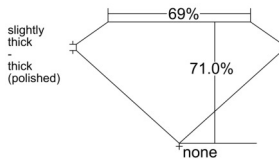

GIA®

FACSIMILE

GIA REPORT 5556152773

Verify this report at GIA.edu

GIA NATURAL DIAMOND DOSSIER®

April 29, 2026
GIA Report Number 5556152773
Shape and Cutting Style ..... **Square Modified Brilliant**
Measurements ..... 4.51 x 4.51 x 3.20 mm

GRADING RESULTS

Carat Weight ..... 0.55 carat
Color Grade ..... H
Clarity Grade VS1

ADDITIONAL GRADING INFORMATION

Polish ..... Excellent
Symmetry ..... Very Good
Fluorescence ..... None
Clarity Characteristics ..... Crystal
Inscription(s): GIA 5556152773

PROPORTIONS

Profile not to actual proportions

GRADING SCALES

GIA COLOR SCALE		GIA CLARITY SCALE			
COLORLESS	D	VERY VERY SLIGHTLY INCLUDED	FLAWLESS		
	E		INTERNALLY FLAWLESS		
	F	VERY SLIGHTLY INCLUDED	VVS₁		
	G		VVS₂		
	H		VS₁		
	NEAR COLORLESS	I	SLIGHTLY INCLUDED	VS₂	
		J		SI₁	
		FAINT	K	INCLUDED	SI₂
			L		I₁
			M		I₂
VERY LIGHT			N	INCLUDED	I₃
			O		
			P		
	Q				
LIGHT	R				
	S				
	T				
	U				
	V				
	Z