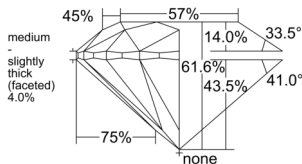

GIA®

FACSIMILE

GIA REPORT 5556153839

Verify this report at GIA.edu

GIA NATURAL DIAMOND DOSSIER®

May 02, 2026
GIA Report Number 5556153839
Shape and Cutting Style ..... Round Brilliant
Measurements ..... 4.27 - 4.30 x 2.64 mm

GRADING RESULTS

Carat Weight ..... 0.30 carat
Color Grade I
Clarity Grade VS1
Cut Grade ..... Excellent

ADDITIONAL GRADING INFORMATION

Polish ..... Very Good
Symmetry ..... Very Good
Fluorescence ..... None
Clarity Characteristics..... Crystal, Needle, Cloud, Pinpoint
Inspection(s): GIA 5556153839

PROPORTIONS

Profile to actual proportions