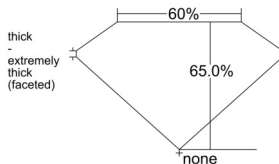

GIA®

FACSIMILE

GIA REPORT 5556164063

Verify this report at GIA.edu

GIA NATURAL DIAMOND DOSSIER®

May 08, 2026
GIA Report Number 5556164063
Shape and Cutting Style ..... Pear Brilliant
Measurements ..... 6.21 x 3.96 x 2.57 mm

GRADING RESULTS

Carat Weight ..... 0.38 carat
Color Grade ..... G
Clarity Grade VS1

ADDITIONAL GRADING INFORMATION

Polish ..... Very Good
Symmetry ..... Very Good
Fluorescence ..... Faint
Clarity Characteristics ..... Crystal, Pinpoint
Inscription(s): GIA 5556164063

PROPORTIONS

Profile not to actual proportions

GRADING SCALES

GIA COLOR SCALE		GIA CLARITY SCALE	
COLORLESS	D	VERY VERY SLIGHTLY INCLUDED	FLAWLESS
	E		INTERNALLY FLAWLESS
	F		VVS₁
	G		VVS₂
	H		VS₁
	I		VS₂
	J		SI₁
	K		SI₂
	L		I₁
	M		I₂
NEAR COLORLESS	N	SLIGHTLY INCLUDED	I₃
	O		
	P		
	Q		
FAINT	R		
	S		
	T		
	U		
VERT LIGHT	V		
	W		
	X		
	Y		
LIGHT	Z