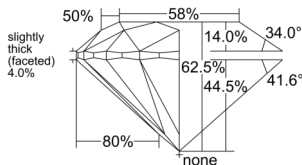

GIA®

FACSIMILE

GIA REPORT 5556171156

Verify this report at GIA.edu

GIA NATURAL DIAMOND DOSSIER®

May 05, 2026
GIA Report Number 5556171156
Shape and Cutting Style ..... Round Brilliant
Measurements ..... 4.27 - 4.29 x 2.68 mm

GRADING RESULTS

Carat Weight ..... 0.30 carat
Color Grade ..... J
Clarity Grade VS1
Cut Grade ..... Excellent

ADDITIONAL GRADING INFORMATION

Polish ..... Excellent
Symmetry ..... Excellent
Fluorescence ..... None
Clarity Characteristics..... Cloud, Needle, Pinpoint
Inscription(s): GIA 5556171156

PROPORTIONS

Profile to actual proportions

GRADING SCALES

GIA COLOR SCALE	GIA CLARITY SCALE	GIA CUT SCALE	
D	FLAWLESS	EXCELLENT	
E	INTERNALLY FLAWLESS		
F		VVS₁	VERY GOOD
G	VVS₂		
H	VS₁	GOOD	
I	VS₂		
J	SI₁	FAIR	
K	SI₂		
L	I₁	POOR	
M	I₂		
N	I₃		
O			
P			
Q			
R			
S			
T			
U			
V			
W			
X			
Y			
Z