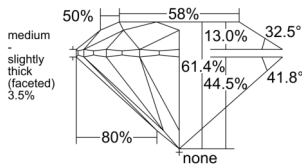

GIA®

FACSIMILE

GIA REPORT 5556189216

Verify this report at GIA.edu

GIA NATURAL DIAMOND DOSSIER®

May 09, 2026
GIA Report Number 5556189216
Shape and Cutting Style ..... Round Brilliant
Measurements ..... 4.79 - 4.82 x 2.95 mm

GRADING RESULTS

Carat Weight ..... 0.41 carat
Color Grade ..... F
Clarity Grade VS1
Cut Grade ..... Excellent

ADDITIONAL GRADING INFORMATION

Polish ..... Excellent
Symmetry ..... Excellent
Fluorescence ..... None
Clarity Characteristics..... Crystal, Cloud, Feather, Pinpoint
Inscription(s): GIA 5556189216

PROPORTIONS

Profile to actual proportions

GRADING SCALES

GIA COLOR SCALE	GIA CLARITY SCALE	GIA CUT SCALE	
D	FLAWLESS	EXCELLENT	
E	INTERNALLY FLAWLESS		
F		VVS₁	VERY GOOD
G	VVS₂		
H	VS₁	GOOD	
I	VS₂		
J	SI₁	FAIR	
K	SI₂		
L	I₁	POOR	
M			
N			
O	I₂		
P			
Q			
R	I₃		
S			
T			
U			
V			
W			
X			
Y			
Z