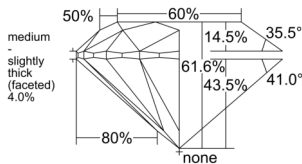

GIA®

FACSIMILE

GIA REPORT 5556200616

Verify this report at GIA.edu

GIA NATURAL DIAMOND DOSSIER®

May 08, 2026
GIA Report Number 5556200616
Shape and Cutting Style ..... Round Brilliant
Measurements ..... 5.67 - 5.71 x 3.50 mm

GRADING RESULTS

Carat Weight ..... 0.70 carat
Color Grade L
Clarity Grade VS1
Cut Grade ..... Excellent

ADDITIONAL GRADING INFORMATION

Polish ..... Excellent
Symmetry ..... Excellent
Fluorescence ..... Medium Blue
Clarity Characteristics.. Indented Natural, Needle, Cloud, Pinpoint
Inscription(s): GIA 5556200616

PROPORTIONS

Profile to actual proportions