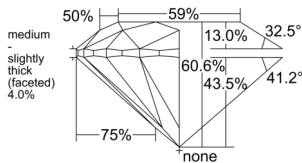

GIA®

FACSIMILE

GIA REPORT 5556203295

Verify this report at GIA.edu

GIA NATURAL DIAMOND DOSSIER®

May 09, 2026
GIA Report Number 5556203295
Shape and Cutting Style ..... Round Brilliant
Measurements ..... 4.52 - 4.54 x 2.74 mm

GRADING RESULTS

Carat Weight ..... 0.34 carat
Color Grade I
Clarity Grade VS1
Cut Grade ..... Excellent

ADDITIONAL GRADING INFORMATION

Polish ..... Excellent
Symmetry ..... Excellent
Fluorescence ..... None
Clarity Characteristics..... Crystal, Cloud, Needle, Pinpoint
Inscription(s): GIA 5556203295

PROPORTIONS

Profile to actual proportions