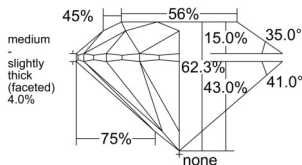

GIA®

FACSIMILE

GIA REPORT 5556207178

Verify this report at GIA.edu

GIA NATURAL DIAMOND DOSSIER®

May 09, 2026
GIA Report Number 5556207178
Shape and Cutting Style ..... Round Brilliant
Measurements ..... 4.91 - 4.92 x 3.06 mm

GRADING RESULTS

Carat Weight ..... 0.45 carat
Color Grade ..... K
Clarity Grade VS2
Cut Grade ..... Excellent

ADDITIONAL GRADING INFORMATION

Polish ..... Excellent
Symmetry ..... Excellent
Fluorescence ..... None
Clarity Characteristics ..... Feather
Inscription(s): GIA 5556207178

PROPORTIONS

Profile to actual proportions