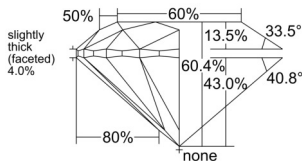

GIA®

FACSIMILE

GIA REPORT 5556208633

Verify this report at GIA.edu

GIA NATURAL DIAMOND DOSSIER®

May 09, 2026
GIA Report Number 5556208633
Shape and Cutting Style ..... Round Brilliant
Measurements ..... 5.01 - 5.02 x 3.03 mm

GRADING RESULTS

Carat Weight ..... 0.47 carat
Color Grade ..... J
Clarity Grade VS1
Cut Grade ..... Excellent

ADDITIONAL GRADING INFORMATION

Polish ..... Excellent
Symmetry ..... Excellent
Fluorescence ..... None
Clarity Characteristics ..... Cloud
Inscription(s): GIA 5556208633

PROPORTIONS

Profile to actual proportions

GRADING SCALES

GIA COLOR SCALE	GIA CLARITY SCALE	GIA CUT SCALE	
D	FLAWLESS	EXCELLENT	
E	INTERNALLY FLAWLESS		
F		VVS₁	VERY GOOD
G	VVS₂		
H	VS₁	GOOD	
I	VS₂		
J	SI₁	FAIR	
K	SI₂		
L	I₁	POOR	
M	I₂		
N	I₃		
O			
P			
Q			
R			
S			
T			
U			
V			
W			
X			
Y			
Z