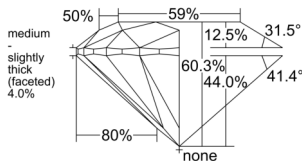

GIA®

FACSIMILE

GIA REPORT 5556209414

Verify this report at GIA.edu

GIA NATURAL DIAMOND DOSSIER®

May 08, 2026
GIA Report Number 5556209414
Shape and Cutting Style ..... Round Brilliant
Measurements ..... 5.04 - 5.05 x 3.04 mm

GRADING RESULTS

Carat Weight ..... 0.47 carat
Color Grade ..... G
Clarity Grade VS2
Cut Grade ..... Excellent

ADDITIONAL GRADING INFORMATION

Polish ..... Excellent
Symmetry ..... Excellent
Fluorescence ..... None
Clarity Characteristics ..... Crystal, Cloud
Inscription(s): GIA 5556209414

PROPORTIONS

Profile to actual proportions

GRADING SCALES

GIA COLOR SCALE	GIA CLARITY SCALE	GIA CUT SCALE	
D	FLAWLESS	EXCELLENT	
E	INTERNALLY FLAWLESS		
F		VVS₁	VERY GOOD
G	VVS₂		
H	VS₁	GOOD	
I	VS₂		
J	SI₁	FAIR	
K	SI₂		
L	I₁	POOR	
M			
N			
O	I₂		
P			
Q	I₃		
R			
S			
T			
U			
V			
W			
X			
Y			
Z