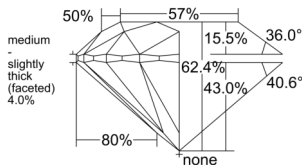

GIA®

FACSIMILE

GIA REPORT 5556209837

Verify this report at GIA.edu

GIA NATURAL DIAMOND DOSSIER®

May 08, 2026
GIA Report Number 5556209837
Shape and Cutting Style ..... Round Brilliant
Measurements ..... 4.24 - 4.28 x 2.66 mm

GRADING RESULTS

Carat Weight ..... 0.30 carat
Color Grade ..... E
Clarity Grade VS2
Cut Grade ..... Excellent

ADDITIONAL GRADING INFORMATION

Polish ..... Excellent
Symmetry ..... Very Good
Fluorescence ..... None
Clarity Characteristics..... Cloud, Crystal, Feather
Inscription(s): GIA 5556209837

PROPORTIONS

Profile to actual proportions

GRADING SCALES

GIA COLOR SCALE	GIA CLARITY SCALE	GIA CUT SCALE	
D	FLAWLESS	EXCELLENT	
E	INTERNALLY FLAWLESS		
F		VVS₁	VERY GOOD
G	VVS₂		
H	VS₁	GOOD	
I	VS₂		
J	SI₁	FAIR	
K	SI₂		
L	I₁	POOR	
M	I₂		
N	I₃		
O			
P			
Q			
R			
S			
T			
U			
V			
W			
X			
Y			
Z