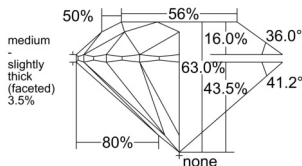

GIA®

FACSIMILE

GIA REPORT 5556214251

Verify this report at GIA.edu

GIA NATURAL DIAMOND DOSSIER®

May 12, 2026
GIA Report Number 5556214251
Shape and Cutting Style ..... Round Brilliant
Measurements ..... 4.66 - 4.68 x 2.94 mm

GRADING RESULTS

Carat Weight ..... 0.39 carat
Color Grade ..... G
Clarity Grade VS2
Cut Grade ..... Excellent

ADDITIONAL GRADING INFORMATION

Polish ..... Excellent
Symmetry ..... Excellent
Fluorescence ..... None
Clarity Characteristics ..... Cloud, Crystal
Inscription(s): GIA 5556214251

PROPORTIONS

GRADING SCALES

GIA COLOR SCALE	GIA CLARITY SCALE	GIA CUT SCALE	
D	FLAWLESS	EXCELLENT	
E	INTERNALLY FLAWLESS		
F		VVS₁	VERY GOOD
G	VVS₂		
H	VS₁	GOOD	
I	VS₂		
J	SI₁	FAIR	
K	SI₂		
L	I₁	POOR	
M	I₂		
N	I₃		
O			
P			
Q			
R			
S			
T			
U			
V			
W			
X			
Y			
Z