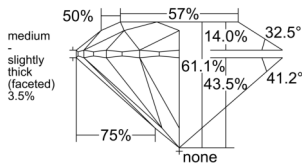

GIA®

FACSIMILE

GIA REPORT 5556215845

Verify this report at GIA.edu

GIA NATURAL DIAMOND DOSSIER®

May 11, 2026
GIA Report Number 5556215845
Shape and Cutting Style ..... Round Brilliant
Measurements ..... 4.33 - 4.34 x 2.65 mm

GRADING RESULTS

Carat Weight ..... 0.30 carat
Color Grade ..... E
Clarity Grade VS1
Cut Grade ..... Excellent

ADDITIONAL GRADING INFORMATION

Polish ..... Excellent
Symmetry ..... Excellent
Fluorescence ..... Faint
Clarity Characteristics..... Cloud, Crystal, Needle, Pinpoint
Inscription(s): GIA 5556215845

PROPORTIONS

Profile to actual proportions

GRADING SCALES

GIA COLOR SCALE	GIA CLARITY SCALE	GIA CUT SCALE	
D	FLAWLESS	EXCELLENT	
E	INTERNALLY FLAWLESS		
F		VVS₁	VERY GOOD
G	VVS₂		
H	VS₁	GOOD	
I	VS₂		
J	SI₁	FAIR	
K	SI₂		
L	I₁	POOR	
M	I₂		
N	I₃		
O			
P			
Q			
R			
S			
T			
U			
V			
W			
X			
Y			
Z