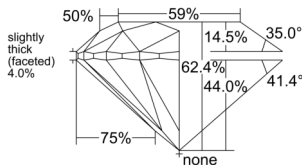

GIA®

FACSIMILE

GIA REPORT 5556216390

Verify this report at GIA.edu

GIA NATURAL DIAMOND DOSSIER®

May 11, 2026
GIA Report Number 5556216390
Shape and Cutting Style ..... Round Brilliant
Measurements ..... 5.20 - 5.22 x 3.25 mm

GRADING RESULTS

Carat Weight ..... 0.55 carat
Color Grade ..... E
Clarity Grade S11
Cut Grade ..... Excellent

ADDITIONAL GRADING INFORMATION

Polish ..... Excellent
Symmetry ..... Excellent
Fluorescence ..... None
Clarity Characteristics..... Crystal, Feather, Cloud
Inscription(s): GIA 5556216390

PROPORTIONS

Profile to actual proportions