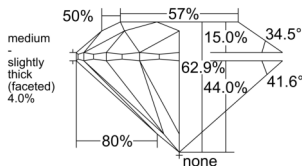

GIA®

FACSIMILE

GIA REPORT 5556223771

Verify this report at GIA.edu

GIA NATURAL DIAMOND DOSSIER®

May 12, 2026
GIA Report Number 5556223771
Shape and Cutting Style ..... Round Brilliant
Measurements ..... 4.26 - 4.29 x 2.69 mm

GRADING RESULTS

Carat Weight ..... 0.30 carat
Color Grade L
Clarity Grade VS1
Cut Grade ..... Excellent

ADDITIONAL GRADING INFORMATION

Polish ..... Excellent
Symmetry ..... Excellent
Fluorescence ..... None
Clarity Characteristics ..... Feather, Pinpoint
Inscription(s): GIA 5556223771

PROPORTIONS

Profile to actual proportions

GRADING SCALES

GIA COLOR SCALE	GIA CLARITY SCALE	GIA CUT SCALE
COLOURLESS	FLAWLESS	EXCELLENT
D	INTERNALLY FLAWLESS	
E	VVS₁	VERY GOOD
F		
G	VS₁	GOOD
H		
I	SI₁	FAIR
J		
K	I₁	POOR
L		
M	I₂	
N		
O	I₃	
P		
Q		
R		
S		
T		
U		
V		
W		
X		
Y		
Z